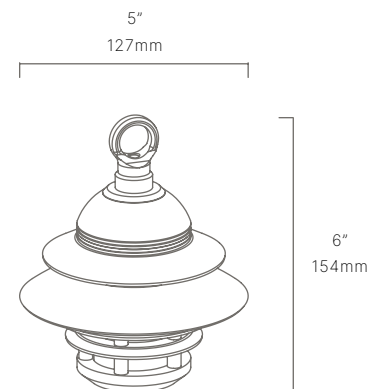

P. 760.931.2910

O. 2742 Loker Ave. W Carlsbad CA 92010

W. www.auroralight.com

MADE IN USA
WITH DOMESTIC & IMPORTED MATERIALS